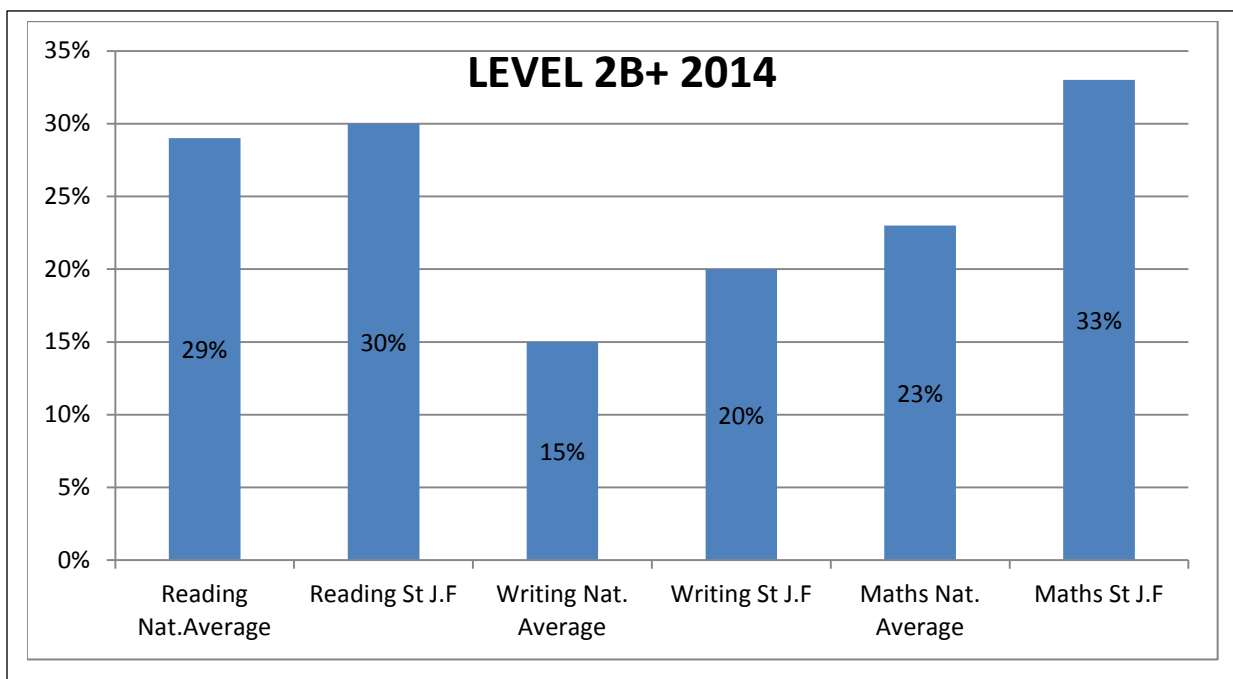

## KEY STAGE 1 RESULTS 2014

All children across the country are assessed in Reading, Writing and maths through Teacher assessment. Each child is expected to achieve a Level 2B by the end of year 2 and the more able children a Level 3C.